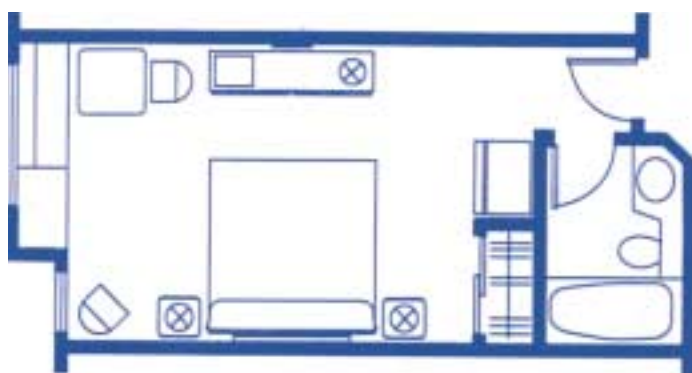

STANDARD / SUPERIOR DOUBLE / DOUBLE ROOM

- 294 square feet
- 2 double beds
- 1 full bathroom

STANDARD / SUPERIOR KING ROOM

- 294 square feet
- 1 King bed
- 1 full bathroom

ONE BEDROOM SUITE

- 440 square feet
- Queen bed and queen sofa bed
- 1 full bathroom
- 2 televisions